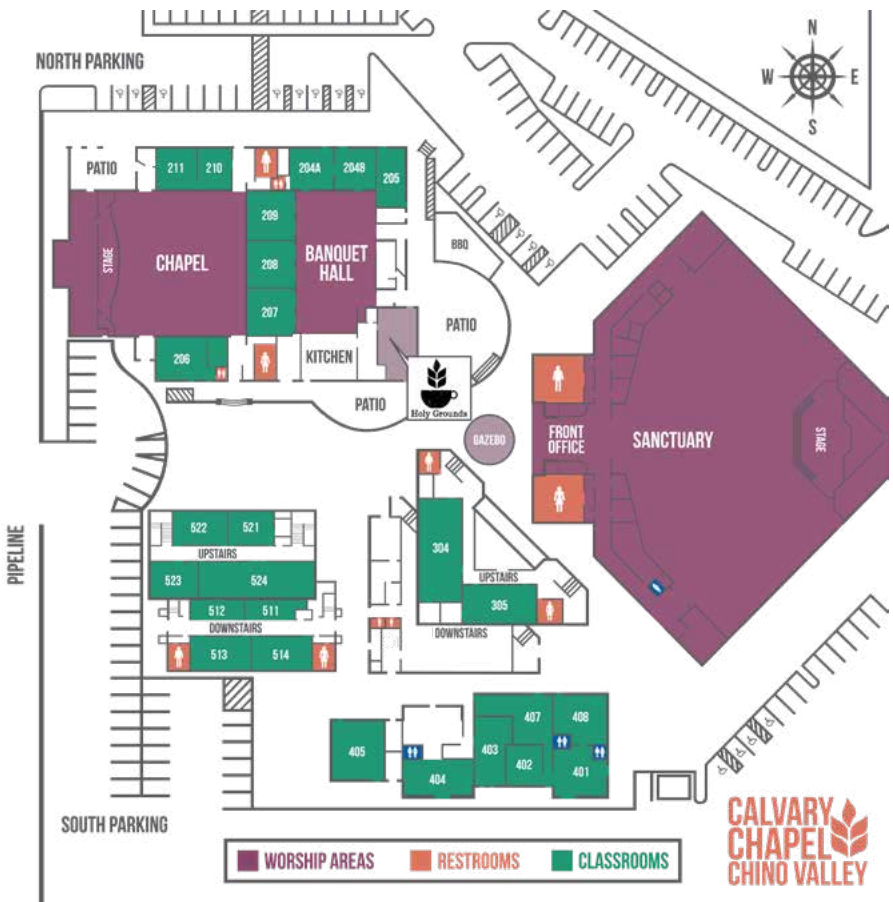

CAMPUS MAP

CALVARY CHAPEL CHINO VALLEY
12205 PIPELINE AVE. CHINO, CA 91710
909 | 464-8255